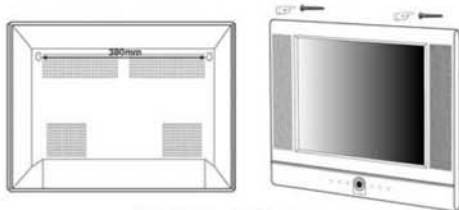

DSS-2010M

Feel the Digital Power!

Wall Installation

SYSTEM	NTSC	
	NTSC-4.43	
POWER	AC/DC Adaptor 12V (100-240V, 50/60Hz)	
	Power Consumption	70W
	ST-BY Power Consumption	Below 3W
TUNING	FS 181 Program	
	Auto/Manual Programming	
	Digital Comb Filter	
VIDEO	Progressive Scan	
	PSM(Dynamic, Standard, Mild, Game, User)	5MODE
SOUND	Stereo	
	AVL(Auto Volume Leveller)	
OSD	Sound Output(RMS)	3W(Max 5W)x2
	Half-tone OSD	
External Connections	MENU	
	Multi Language OSD	
	AV IN	
	AV OUT	
	S-VIDEO IN	
	Component IN Headphone Output PC IN	
User Convenient FEATURES	CAPTION(ENGLISH)/V-Chip	
LCD PANEL	Resolution	VGA 640 x 480
	Type	Color Active Matrix Liquid Crystal Display
	Size	LG-Philips LCD 20.1"(510mm)
	Display Type	RGB stripes
	Pixel Format	640 horiz. By 480 vert. Pixels
	Pixel Pitch	0.6375 mm x 0.6375 mm
	Color Depth	16,777,216 colors, 8bits
	Surface	Hard coating(3H), Anti-glare
Optical	Back Light	4CCFL
	Viewing Angle	H: 140° V: 120°
	Luminance	400 cd/m ² (Typ.) at five points average 450 cd/m ² (Typ.) at center one point
Main body	Contrast Ratio	400:1
	Dimension	Horizontal size: 22.83" / Thickness: 3.15" Height: 19.84" / Weight: 25.24 lb

LCD ■■■■■ 20.1"

Control Panel

Desktop Installation

Input Panel