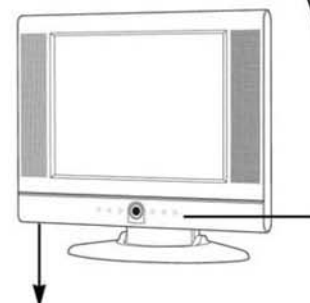

DSS-2010M

Feel the Digital Power!

Wall Installation

SYSTEM	NTSC	
	NTSC-4.43	
POWER	AC/DC Adaptor 12V (100-240V, 50/60Hz)	
	Power Consumption	70W
	ST-BY Power Consumption	Below 3W
TUNING	FS 181 Program	
	Auto/Manual Programming	
	Digital Comb Filter	
VIDEO	Progressive Scan	
	PSM(Dynamic, Standard, Mild, Game, User)	5MODE
SOUND	Stereo	
	AVL(Auto Volume Leveller)	
OSD	Sound Output(RMS)	3W(Max 5W)x2
	Half-tone OSD	
External Connections	MENU	
	Multi Language OSD	
	AV IN	
	AV OUT	
	S-VIDEO IN	
	Component IN Headphone Output PC IN	
User Convenient FEATURES	CAPTION(ENGLISH)/V-Chip	
LCD PANEL	Resolution	VGA 640 x 480
	Type	Color Active Matrix Liquid Crystal Display
	Size	LG-Philips LCD 20.1"(510mm)
	Display Type	RGB stripes
	Pixel Format	640 horiz. By 480 vert. Pixels
	Pixel Pitch	0.6375 mm x 0.6375 mm
	Color Depth	16,777,216 colors, 8bits
	Surface	Hard coating(3H), Anti-glare
Optical	Back Light	4CCFL
	Viewing Angle	H: 140° V: 120°
	Luminance	400 cd/m ² (Typ.) at five points average 450 cd/m ² (Typ.) at center one point
Main body	Contrast Ratio	400:1
	Dimension	Horizontal size: 22.83" / Thickness: 3.15" Height: 19.84" / Weight: 25.24 lb

LCD ■■■■■ 20.1"

Control Panel

Desktop Installation

Input Panel